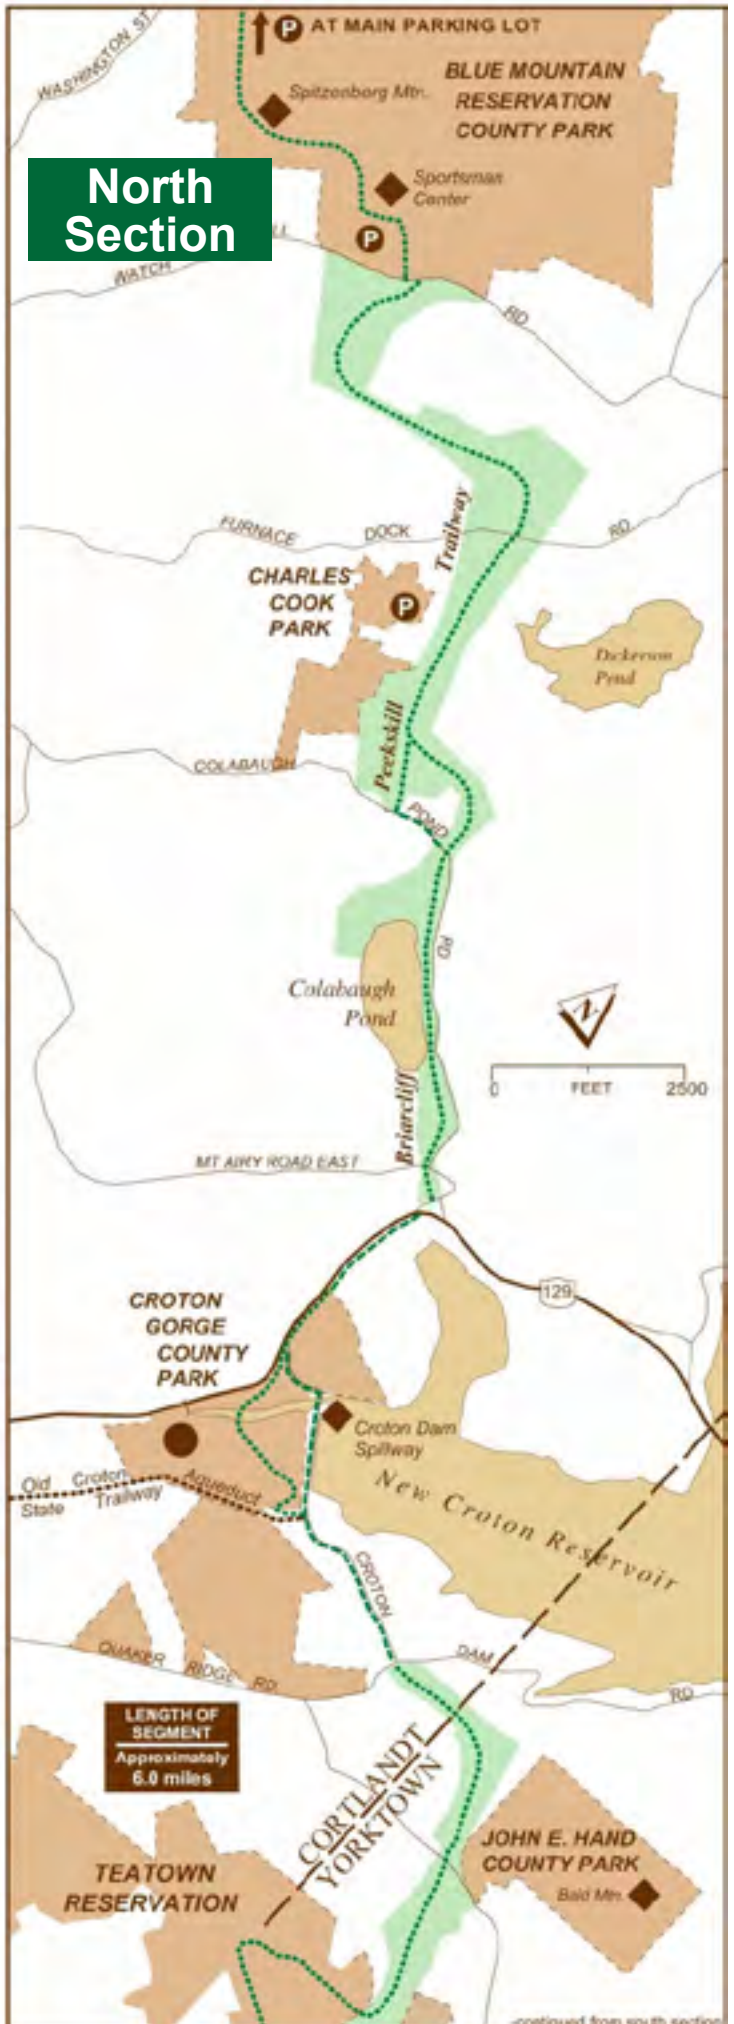

# BRIARCLIFF PEEKSKILL TRAILWAY

Ossining - New Castle - Yorktown - Cortlandt

**LEGEND**

- BRIARCLIFF PEEKSKILL TRAILWAY THROUGH PARKLAND
- TRAILWAY ALONG ROADWAY
- MUNICIPAL BOUNDARY

- COUNTY AND MUNICIPAL PARKS AND OPEN SPACE
- POINTS OF INTEREST
- PARKING AREAS

**ACCESS POINTS**

Access to the trailway is through one of the parks shown on the map or along one of the roads that lead into or across the trailway. The trailway meanders throughout the parkland and is marked with green diamond blazes.