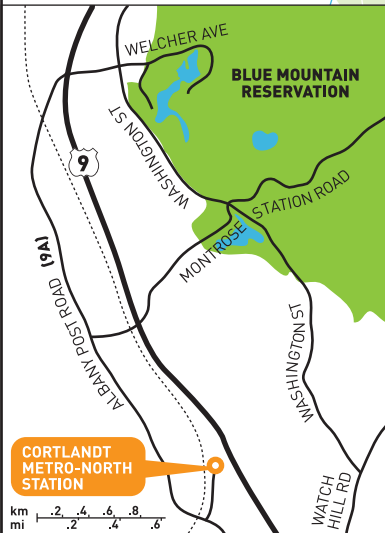

WMBA Trail Map: BLUE MOUNTAIN RESERVATION

[Peekskill, NY]

Westchester Mountain Biking Association

Area Map:

Map Legend:

- Doubletrack
- Singletrack
- Trail Junction
- Bridge
- Marsh
- Blaze Color

Trail Difficulty

- Easier trails** - include the Dickey Brook Trail and Boundary Trail.
- More difficult trails** - include all doubletrack trails excluding Ned's Left Lung and Limbo.
- Most difficult trails** - include all singletrack trails plus Ned's Left Lung and Limbo.