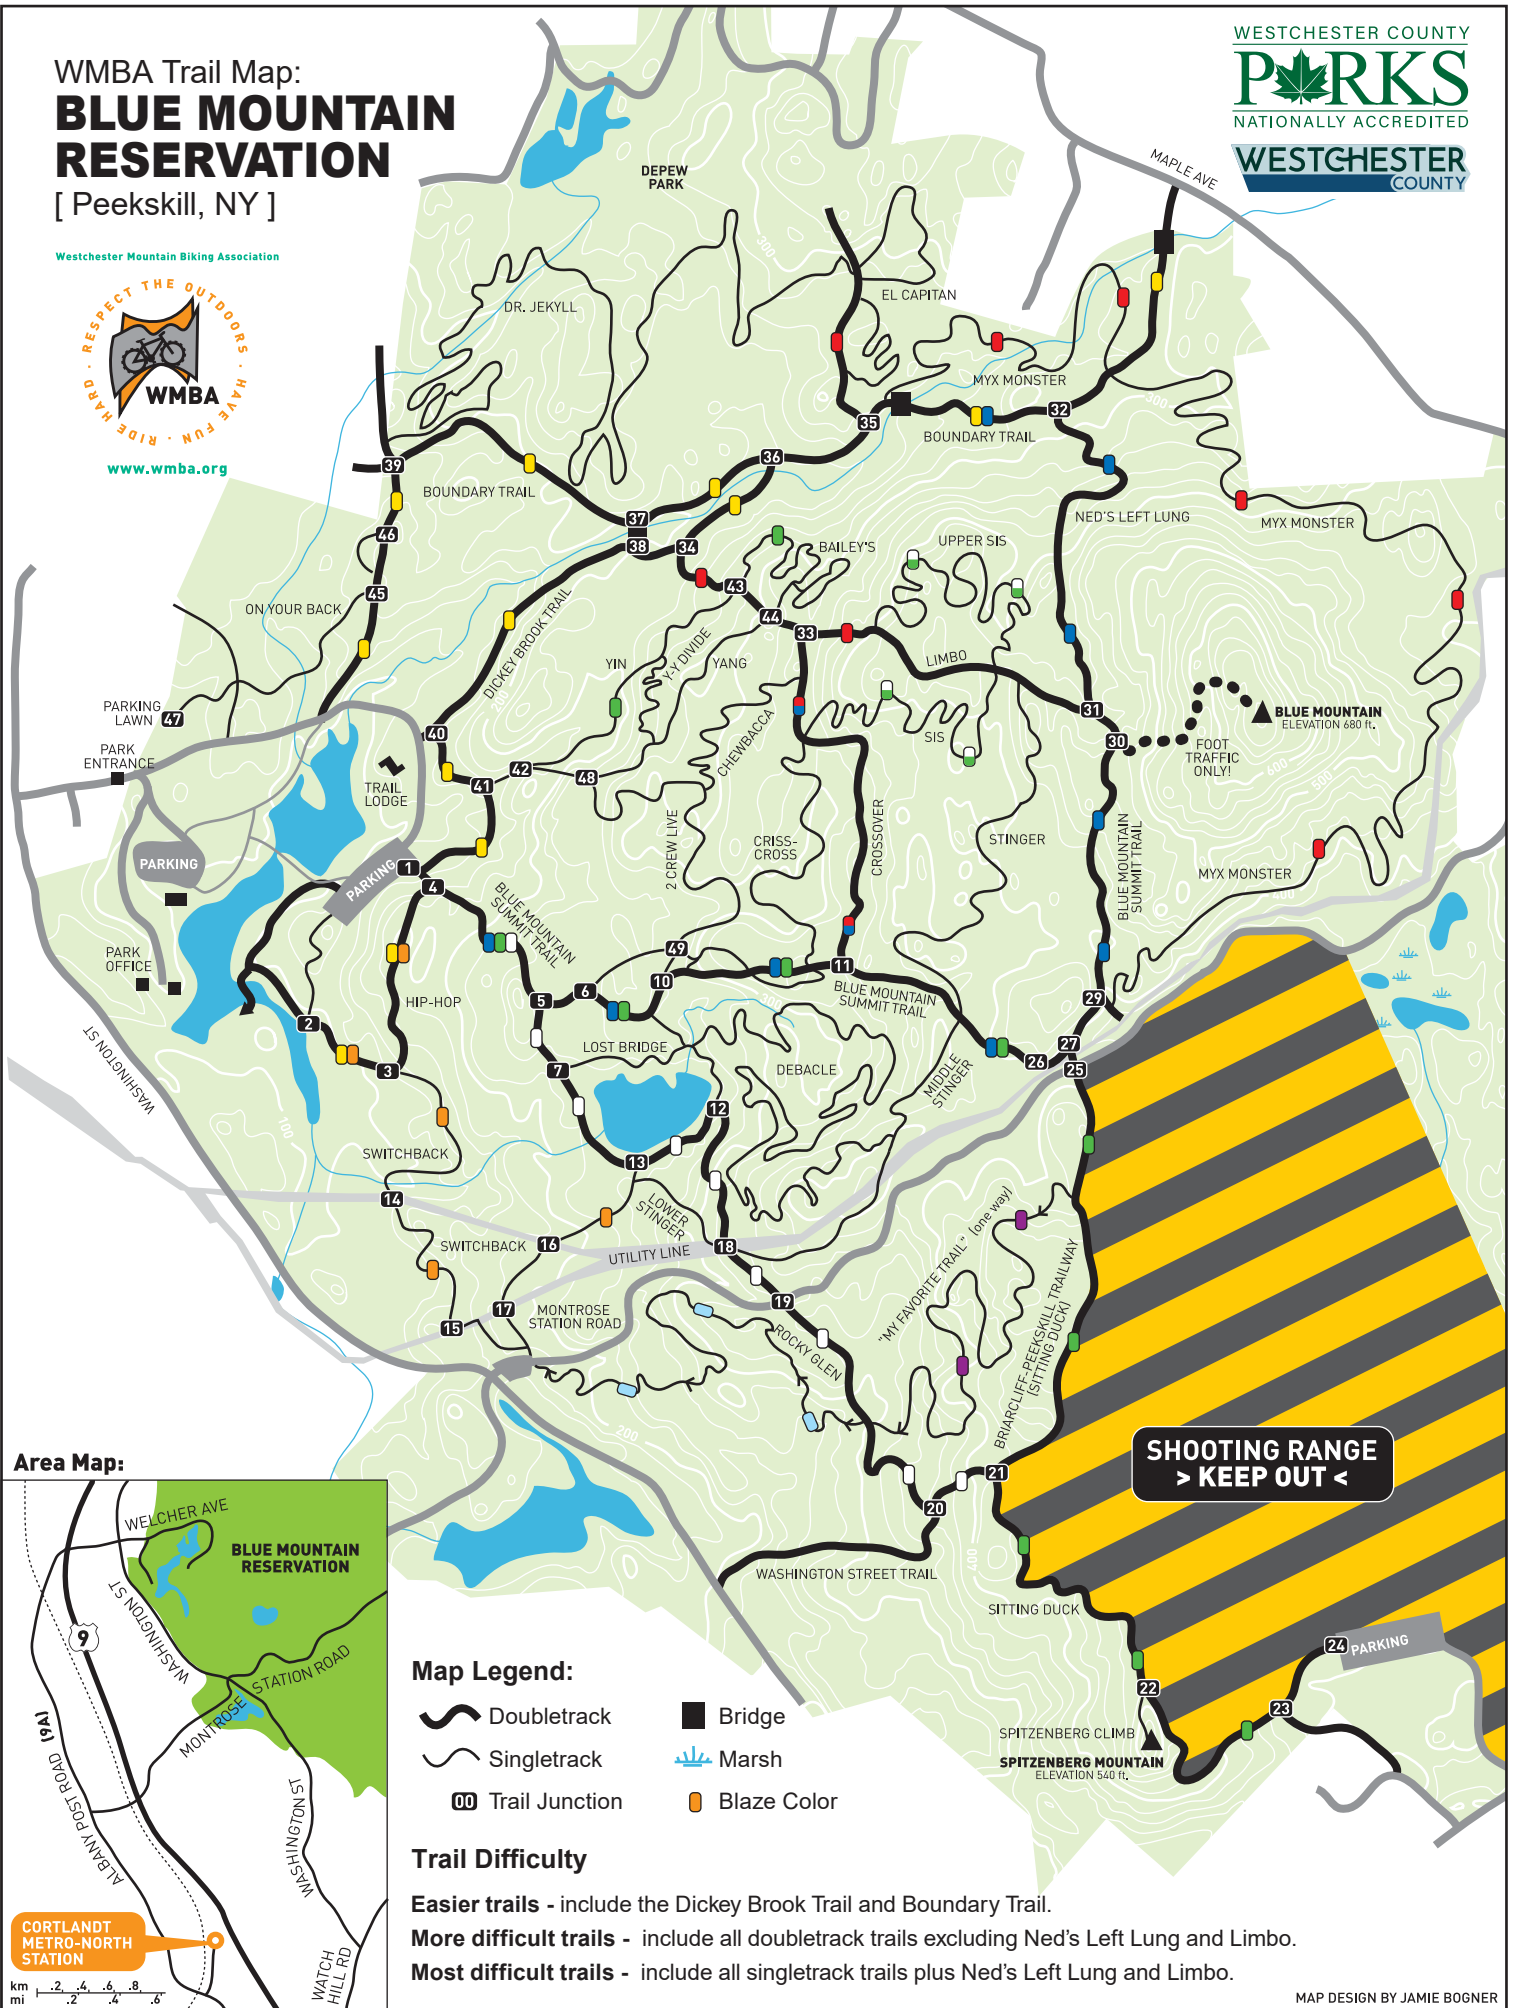

WMBA Trail Map: BLUE MOUNTAIN RESERVATION

[Peekskill, NY]

Westchester Mountain Biking Association

Area Map:

Map Legend:

- Doubletrack
- Singletrack
- Trail Junction
- Bridge
- Marsh
- Blaze Color

Trail Difficulty

- Easier trails** - include the Dickey Brook Trail and Boundary Trail.
- More difficult trails** - include all doubletrack trails excluding Ned's Left Lung and Limbo.
- Most difficult trails** - include all singletrack trails plus Ned's Left Lung and Limbo.